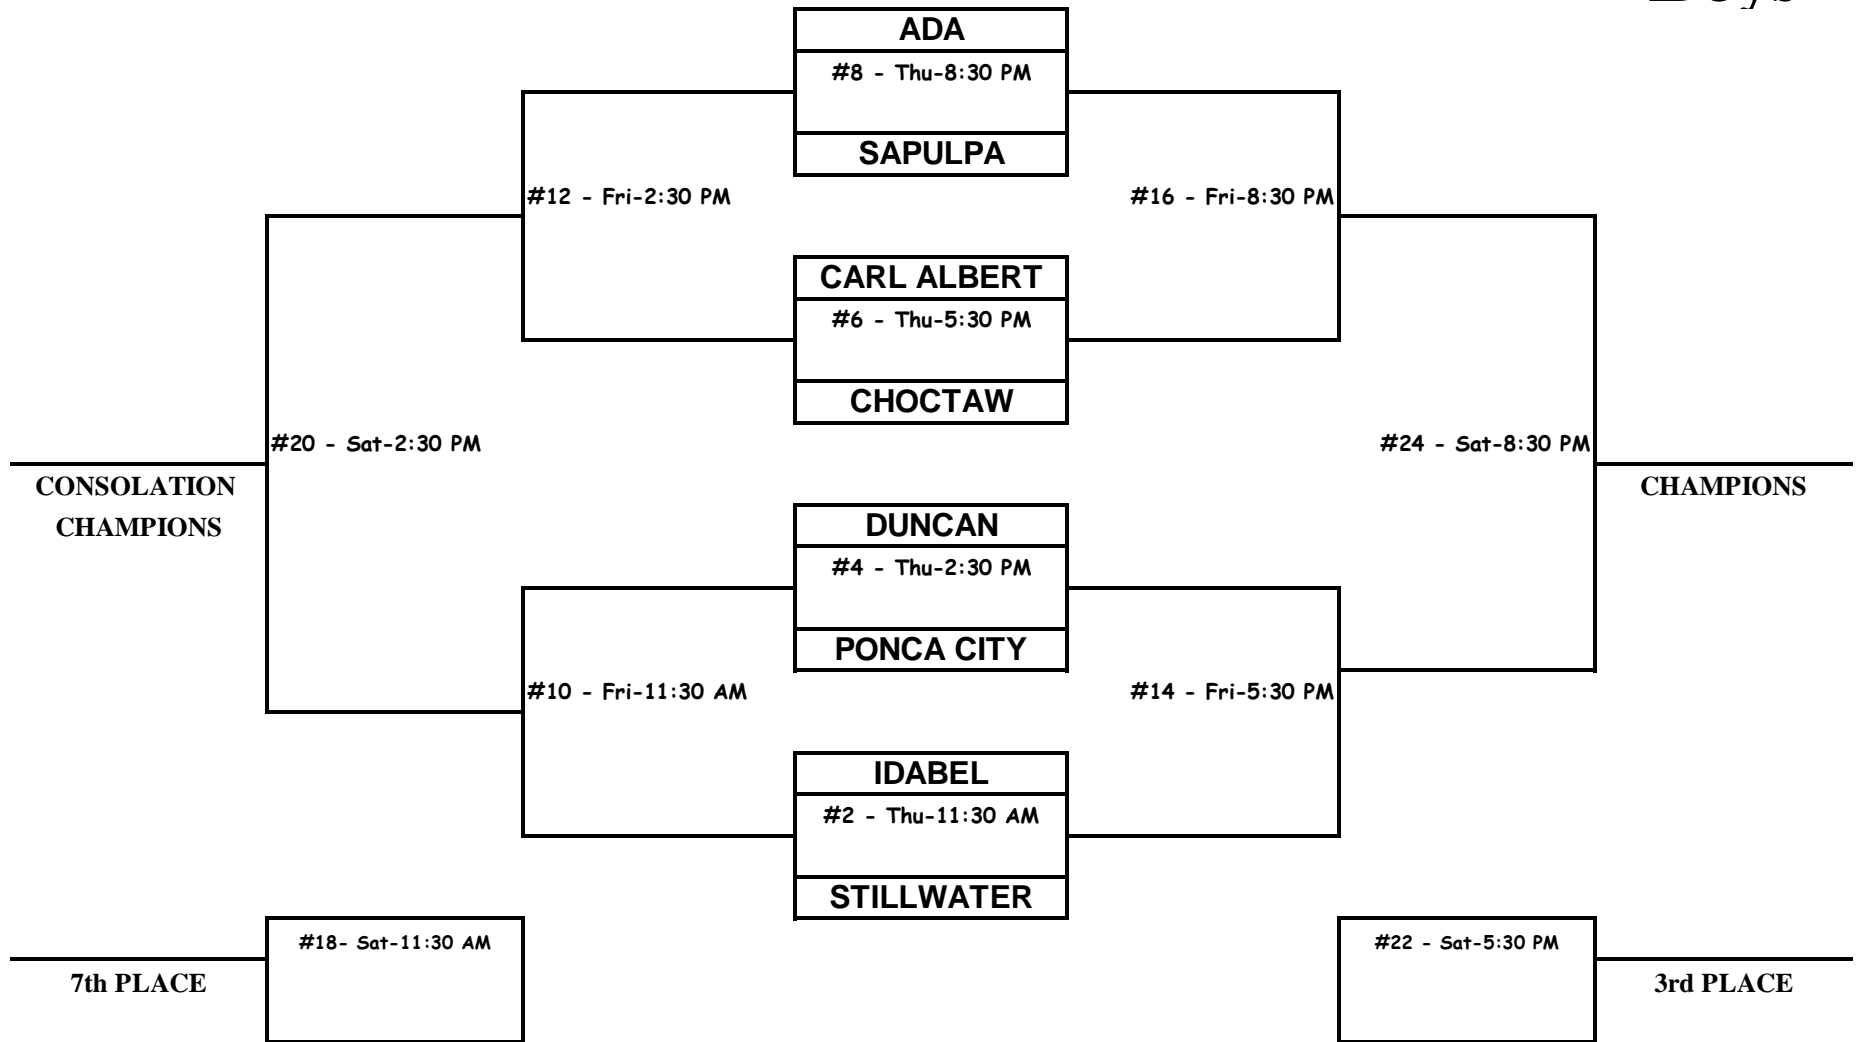

East Central Oklahoma Classic

Boys

East Central Oklahoma Classic

Girls